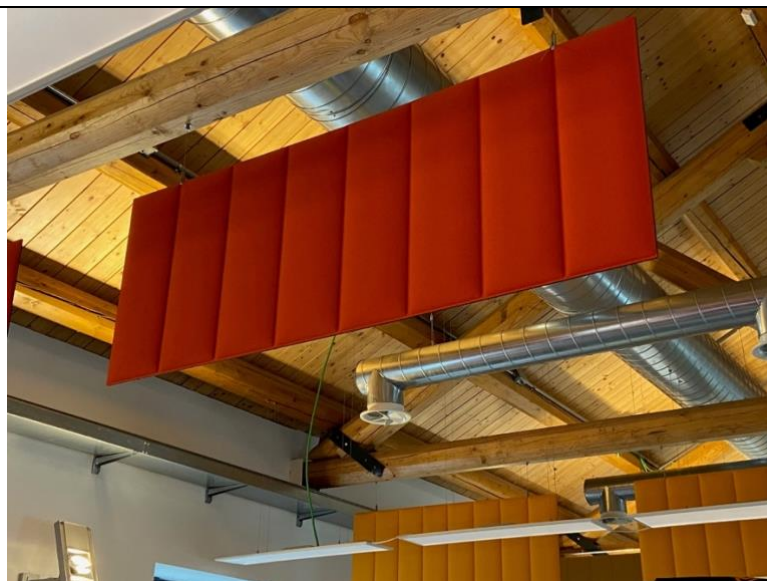

46_codice N°33_ pannelli acustici – su scrivania

48_codice N°69 _ pannelli acustici a sospensione