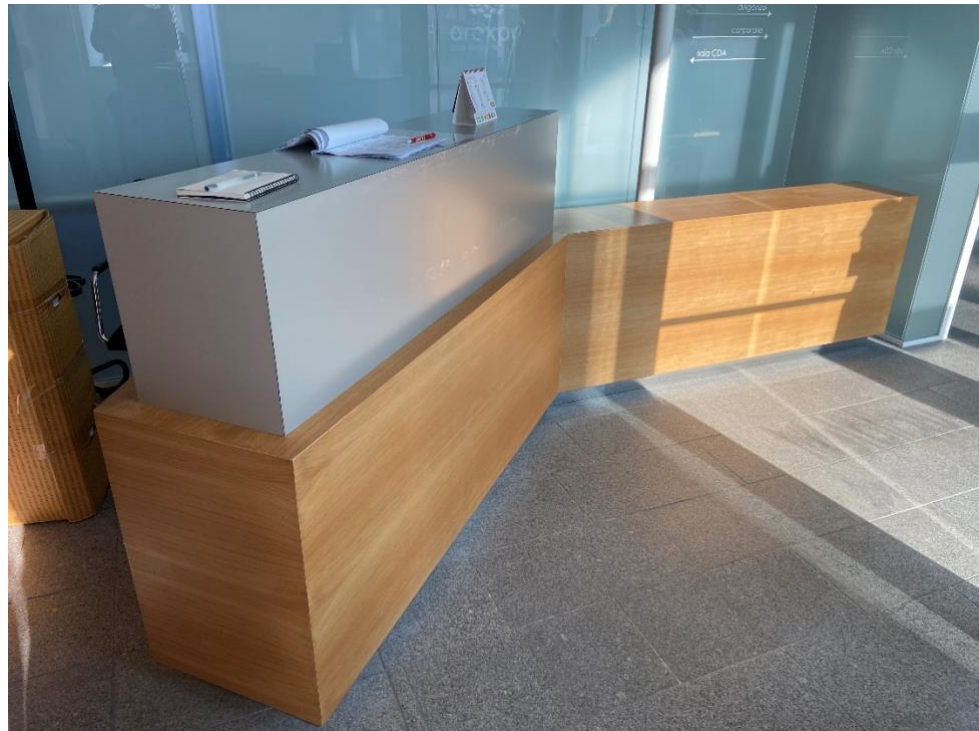

11_codice

N° 1_desk reception